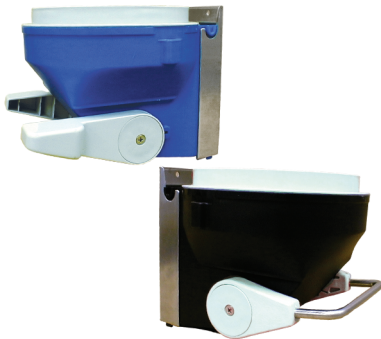

TECHNICAL DATA SHEET

SCEM3KG

METAL CAN FOR WATERLESS HAND SOAP DISP.
DIS400/DIS400HD

- Metal container for waterless soap dispensers

Specifications

| | |
|--------------|-------|
| Colour | - |
| Material | Metal |
| Weight | 3 kg |
| Manufacturer | - |