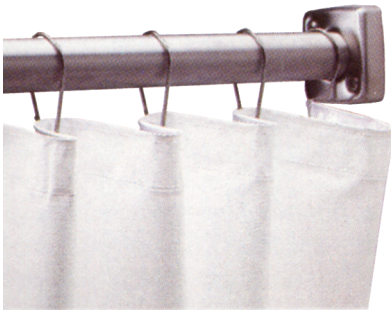

TECHNICAL DATA SHEET

RIDEAUDOUC

#144-502 FROST - STANDARD SHOWER CURTAIN 48" X 72"

- The curtains are mildew proof and cold crack (-15 degrees C) treated.
- The shower ring grommets are reinforced with aluminum and concealed in an extra strength header.
- Shower curtain comes in standard cream/white colour.
- Mounting flange is injection moulded plastic in plated finish (mounting screws provided).

Specifications

Color	Cream/white
Dimensions	48" x 72"
Serie	# 144-502
Manufacturer	Frost