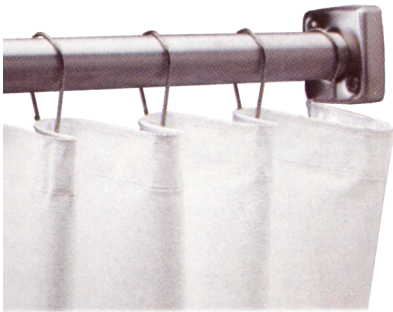

### #144-501 FROST - CHROME HOOKS FOR SHOWER CURTAIN 12/CS

- Shower curtain hooks are stainless steel and come in a pack of 12.

#### Specifications

Color	Chrome
Serie	# 144-501L
Quantity	12 per pack
Manufacturer	Frost