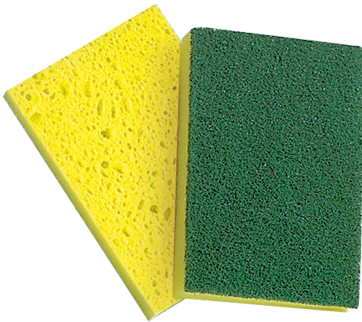

TECHNICAL DATA SHEET

REC40

CELLULOSE SPONGE WITH SCOURING PAD GREEN /YELLOW

- Combination of cellulose sponge and scouring pad.
- Ideal for metal surfaces, stairs, counters, pots, pans, walls, ceramics, porcelain, and more.

Specifications

Color	Green/Yellow
Dimensions	3.5" x 6.2"
Quantity	Individual
Manufacturer	Brais