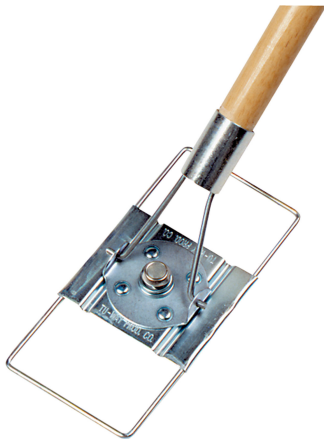

TECHNICAL DATA SHEET

HELP9C

9" METAL FRAME WALL WASHING MOP COMPLETE WITH HANDLE

- 9" wall mop
- Metal frame
- Complete with handle

Specifications

Material	Metal
Width	9"
Manufacturer	Multi-Brosses