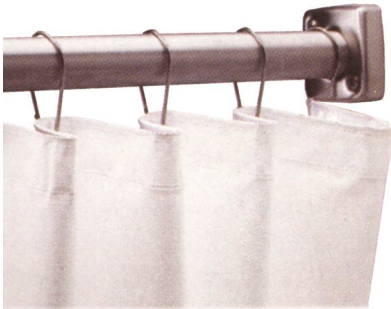

## F144-503

### #144-503 FROST - STANDARD BATHTUB CURTAIN 70" X 72"

- These bathtub curtains are mildew proof and cold crack (-15 degrees C) treated.
- The shower ring grommets are reinforced with aluminum and concealed in an extra strength header.
- Shower curtain comes in standard cream/white colour.
- Mounting flange is made of injection moulded plastic with a plated finish (mounting screws provided).