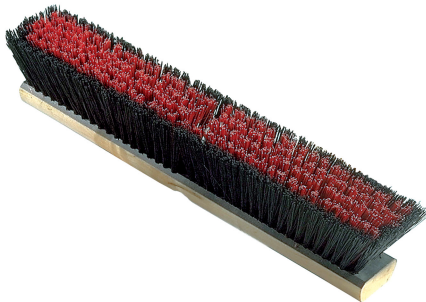

TECHNICAL DATA SHEET

BAL2636

36" PUSH BROOM WITHOUT HANDLE, BLACK & RED FIBERS

- Push broom with wooden block and firm/soft synthetic fibers (combo).
- For interior or exterior use on all surfaces.

Specifications

Color	Black & Red
Width	36"
Material	Synthetic Fibers
Fiber Type	Firm & Soft
Manufacturer	Multi-Brosses