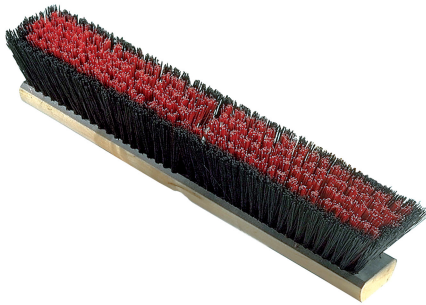

## BAL2624

### 24" PUSH BROOM WITHOUT HANDLE, BLACK & RED FIBERS

- Push broom with wooden block and firm/soft synthetic fibers (combo).
- For interior or exterior use on all surfaces.

#### Specifications

Color	Black & Red
Width	24"
Material	Synthetic Fibers
Fiber Type	Firm & Soft
Manufacturer	Multi-Brosses