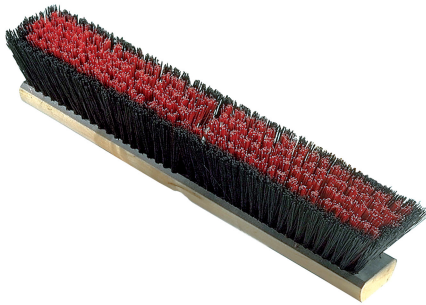

TECHNICAL DATA SHEET

BAL2618

18" PUSH BROOM WITHOUT HANDLE, BLACK & RED FIBERS

- Push broom with wooden block and firm/soft synthetic fibers (combo).
- For interior or exterior use on all surfaces.

Specifications

Color	Black & Red
Width	18"
Material	Synthetic Fibers
Fiber Type	Firm & Soft
Manufacturer	Multi-Brosses