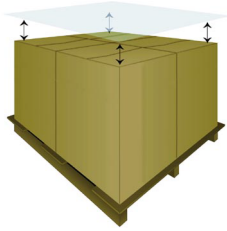

TECHNICAL DATA SHEET

6072TS125

60" X 72" X 1.25 MIL TOP SHEET FEUILLE POLY CL
- 250/RL

- Polyethylene "Top Sheets" on a roll.

Specifications

| | |
|--------------|--------------|
| Color | Clear |
| Dimensions | 60" x 72" |
| Thickness | 1.25 mm |
| Quantity | 250 per roll |
| Manufacturer | Junise |