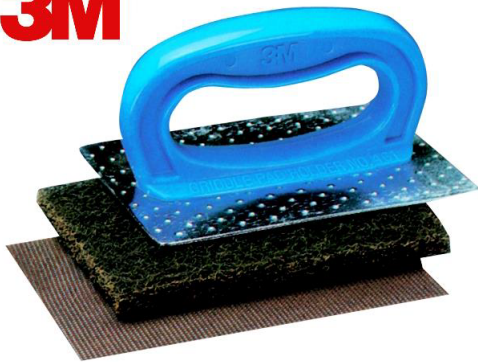

### # 56 OPEN MESH SCREEN FOR CLEANING GRILLS - 20/BOX

- Helps protecting hands from grease and burns while providing better cleaning leverage.
- Comes with one Scotch-Brite Griddle Polishing Pad 46 and Scotch-Brite Griddle Screen 200. Blue.

### Specifications

|              |            |
|--------------|------------|
| Color        | Blue       |
| Use          | Griddle    |
| Dimensions   | 4" x 5.25" |
| Serie        | 56         |
| Quantity     | 20 per box |
| Manufacturer | 3M         |